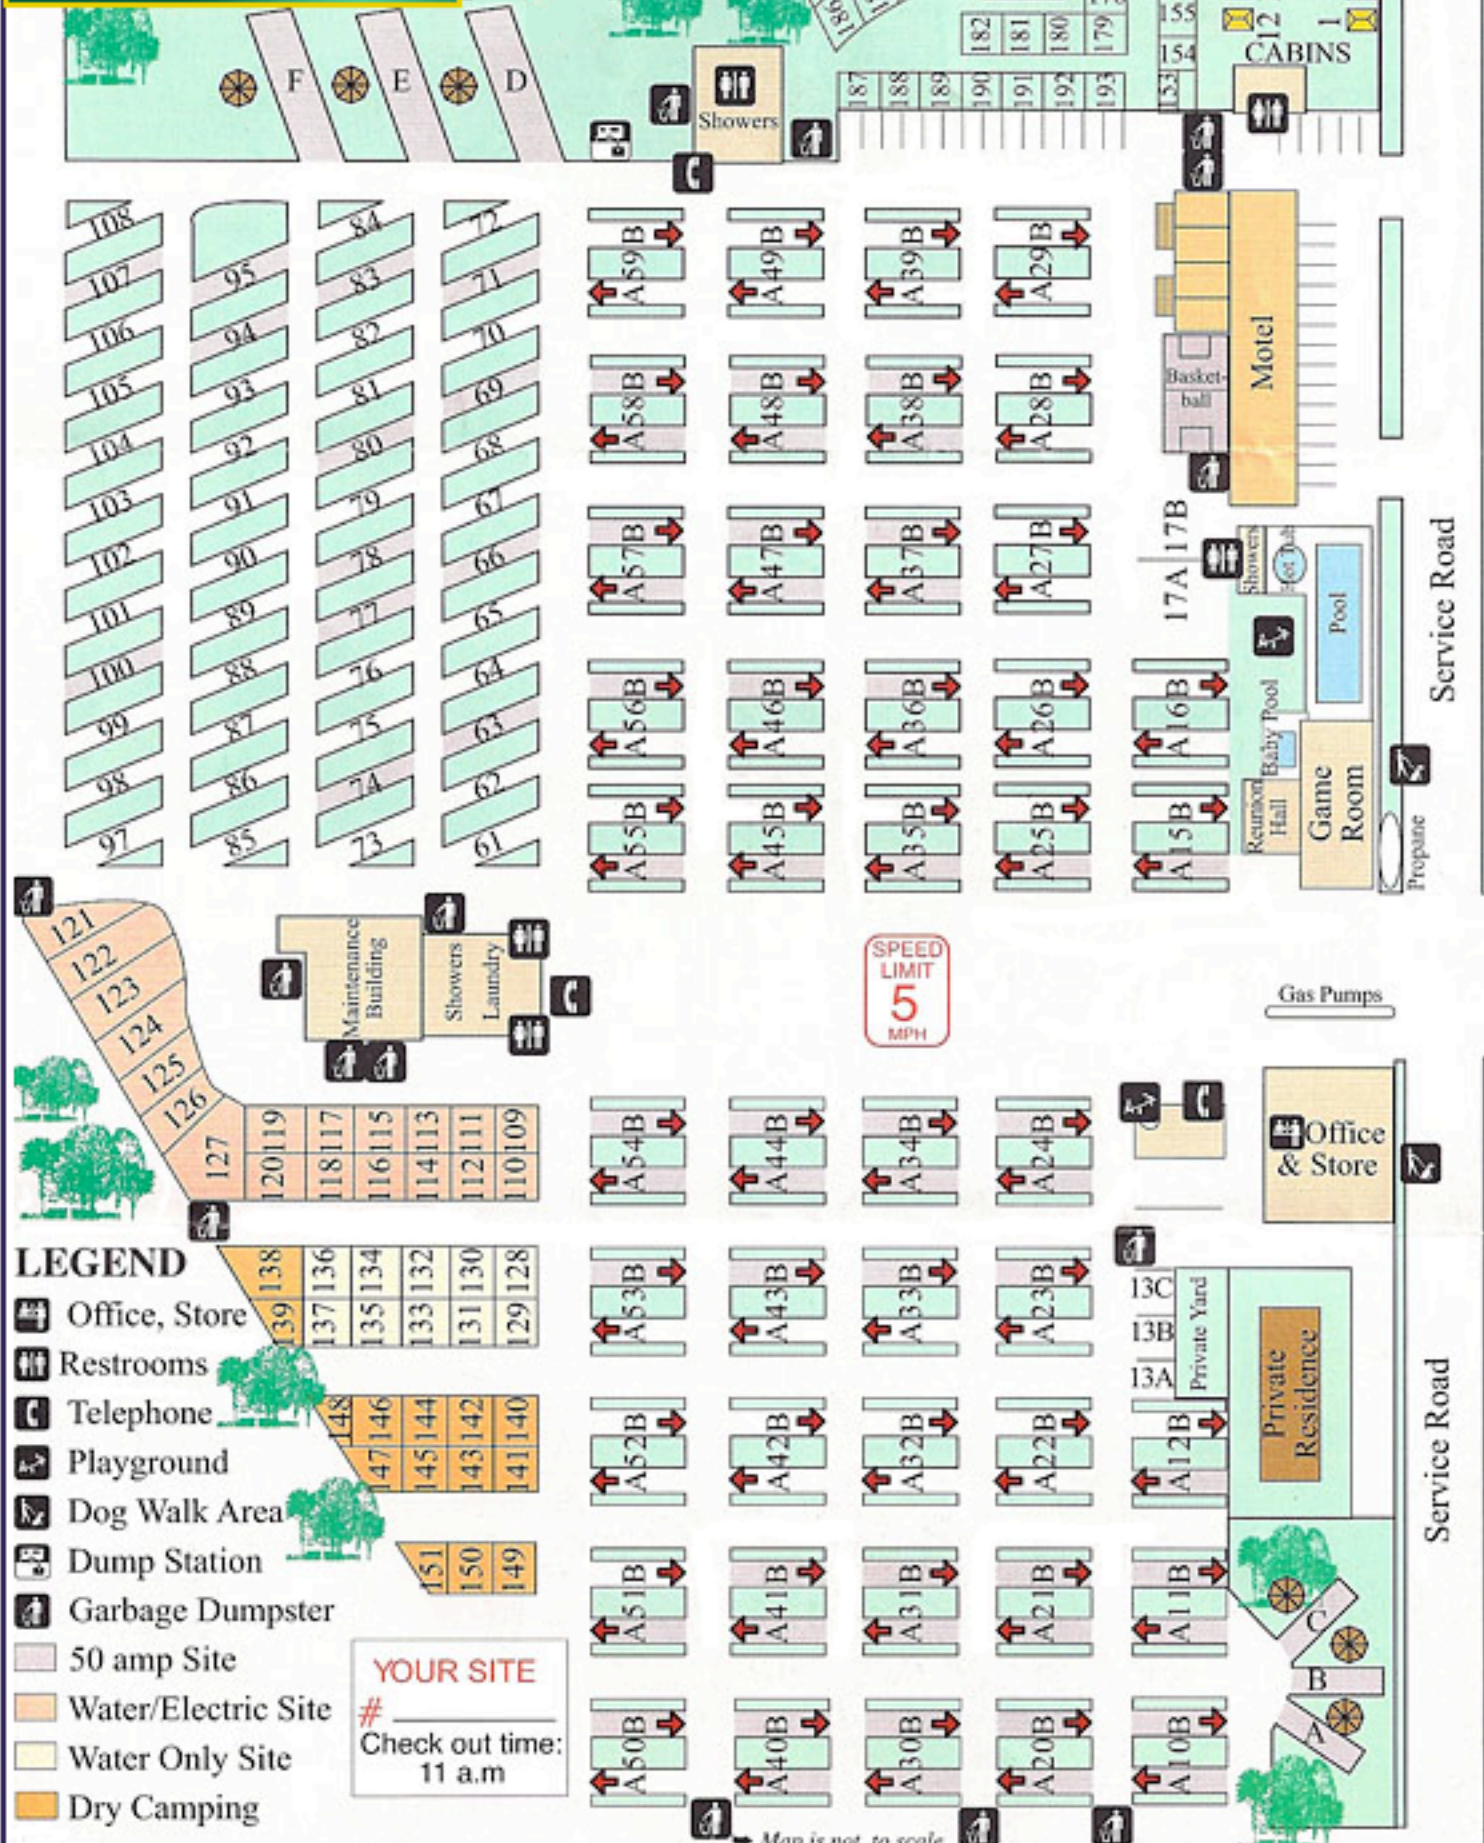

HAPPY HOLIDAY RESORT

LEGEND

- Office, Store
- Restrooms
- Telephone
- Playground
- Dog Walk Area
- Dump Station
- Garbage Dumpster
- 50 amp Site
- Water/Electric Site
- Water Only Site
- Dry Camping

YOUR SITE

Check out time:
11 a.m

Map is not to scale

↑ To Mt. Rushmore - 16 miles
↓ To Rapid City - 5 miles